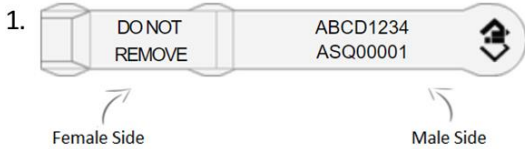

PIC Number:

Brand:

(Western Australia **ONLY**)

Shearwell tags are sold in strips of 10 so there is a minimum quantity of 10 per colour

If your sheep are Ovine Johnes Disease (OJD) vaccinated or terminal please enter a 'V' or 'T' in the OJD box to be printed on tags. If you leave this blank no OJD status will be printed.

NLIS ELECTRONIC TAG LAYOUTS