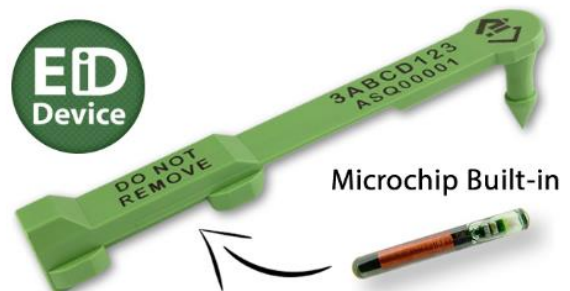

PRICES

Product Description	Price + GST
Visual SET Tags	$0.27
Electronic SET Tags	$1.41
SET Tag Applicator	$12.00

ALL prices are subject to change without notice.

VICTORIA NLIS PRICES ONLY

Product Description	Price + GST
Subsidised NLIS Electronic SET Tags (Victoria ONLY) **	$0.54
Standard NLIS Electronic SET Tags (Victoria ONLY)	$0.75
Visual SET Tags	$0.27
Electronic SET Tags	$1.41
SET Tag Applicator	$12.00

**SUBSIDISED PRICING IS SUBJECT TO ELIGIBILITY, PLEASE CONTACT US FOR MORE INFORMATION

ALL prices are subject to change without notice.

SHEARWELL SET TAG APPLICATOR

The Shearwell SET tag applicator is easy to use and specifically designed to use with both Shearwell Visual and Electronic SET tags. You should not attempt to use any other applicator as this could damage the tag and or injure the animal.

We will supply the applicator FREE with your first order with Shearwell of 200 or more SET tags.

Is this your first order of 200 or more tags with Shearwell? ☐ YES

How did you hear about Shearwell? _____