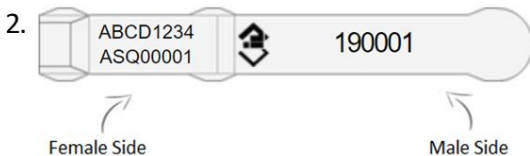

NLIS ELECTRONIC TAG LAYOUTS

MANAGEMENT TEXT PRINTED ON

Female side

Male side

MANAGEMENT TEXT

			D	O		N	O	T
			R	E	M	O	V	E

Up to 10 characters on each line

Colour	*Starting serial number	OJD	Quantity
	A S Q 0 0 0 0 1		
Notes:			