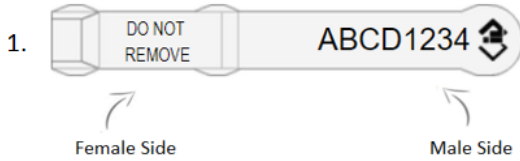

NLIS BREEDER & POST BREEDER TAGS

NLIS VISUAL TAG LAYOUTS

GREEN 2019	PURPLE 2020	YELLOW 2021	RED 2022	BLUE 2023	BLACK 2024	WHITE 2025	ORANGE 2026
GREY Extra colour visual tags ONLY		BROWN Extra colour visual tags ONLY		PINK= Any year. ALL post-breeder tags must be pink.