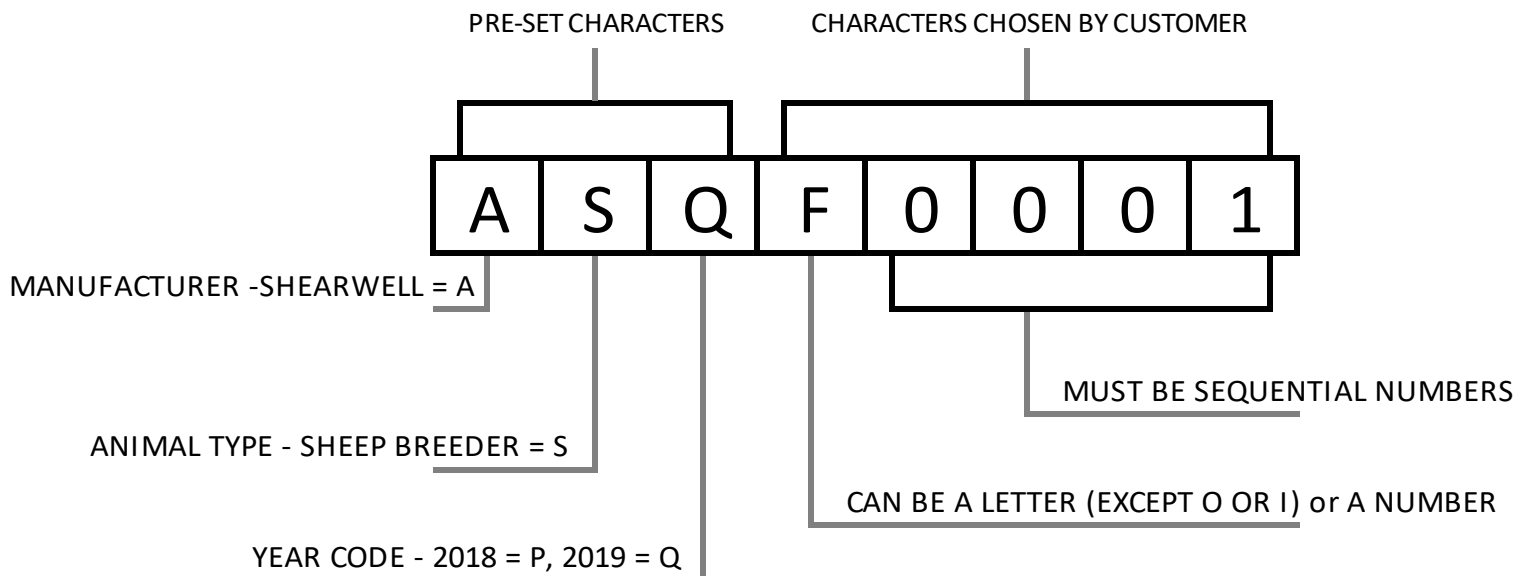

LARGE MANAGEMENT TEXT

MANAGEMENT TEXT

S	H	E	A	R	W	E	L	L
---	---	---	---	---	---	---	---	---

Colour	*Starting serial number	OJD	Quantity
	A S Q 0 0 0 0 1		
Notes:			

Up to 10 characters on each line

* Every NLIS approved Electronic tag must have a 16-character NLIS serial number print on the tag. The first 8 characters will always be your PIC number (e.g. MABC1234). The remaining 8 characters are decided according to the following diagram: