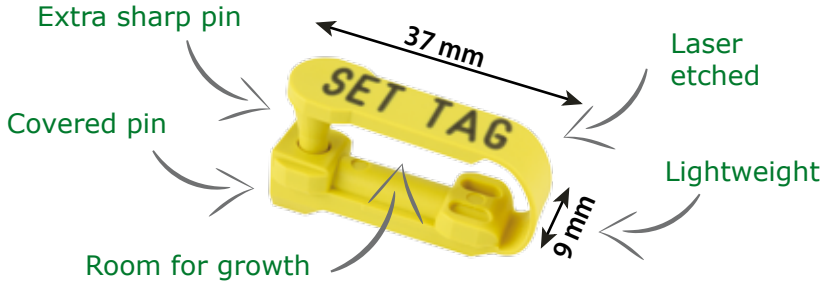

**ORDER TODAY -
FAST TURNAROUND**

SET Sheep Tags

1 Design, 2 Functions - Proven & Reliable

• SET Tag RFID & Visual

• 99.5% retention rate

• One piece lifetime tag

• Proven and reliable

• Choice of print layouts